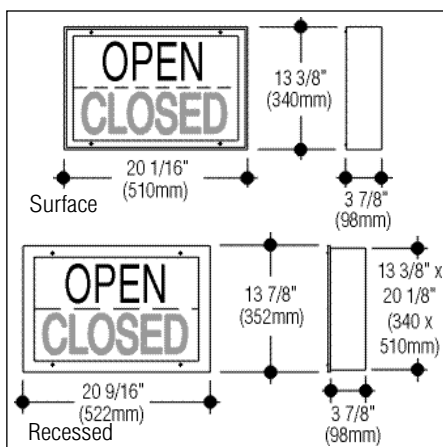

Over/Under Readout

Catalog Number

Wall	S355-W
Ceiling	S355-C
Recessed	S355-R
Wall LED	S355W-LED
Ceiling LED	S355C-LED

Options

Copy: Custom copy is available. Add suffix **-CC** and specify exact copy requirements.

Flasher: For each compartment. Add suffix **-FL**.

The S355 offers a compact format for surface or recessed mounting.

C.W. Cole & Company, Inc.
2560 N. Rosemead Boulevard
South El Monte, CA 91733-1593

Tel. (626) 443-2473
Fax (626) 443-9253
info@colelighting.com
www.colelighting.com