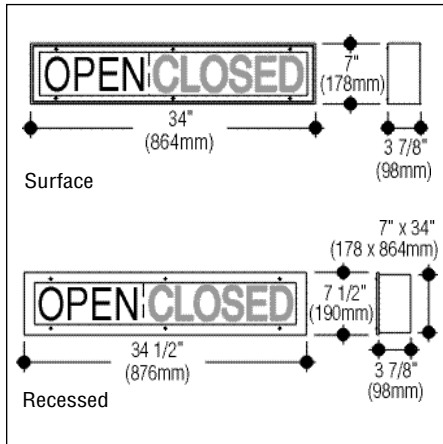

Signs

Interior/Exterior Applications

Side-by-Side Readout

Catalog Numbers

Wall	S351-W
Ceiling	S351-C
Recessed	S351-R
Wall LED	S351W-LED
Ceiling LED	S351C-LED

Options

Copy: Custom copy is available. Add suffix **-CC** and specify exact copy requirements.

Flasher: For each compartment. Add suffix **-FL**.

The S351 provides a low profile for mounting in surface or recessed locations with low clearance.

S350 Series Two-compartment

SPECIFICATIONS

Construction

- Fixture is constructed of extruded aluminum with a black polyester coating
- Sign panel is .125" tempered glass
- Metal sunscreen is integral with faceplate
- cULus listed, suitable for wet locations

Copy

- Readout copy is not visible unless compartment is energized
- Face has 4" (102mm) letters on bronze background
- Standard copy is OPEN in green and CLOSED in red
- Custom copy is available

Electrical

- Wired for LED or seven 25W A15 medium base incandescent lamps
- Separate circuit for each compartment

Mounting

- Surface sign mounts directly to recessed junction box, with four additional mounting holes
- Recessed sign housing has holes in sides for mounting