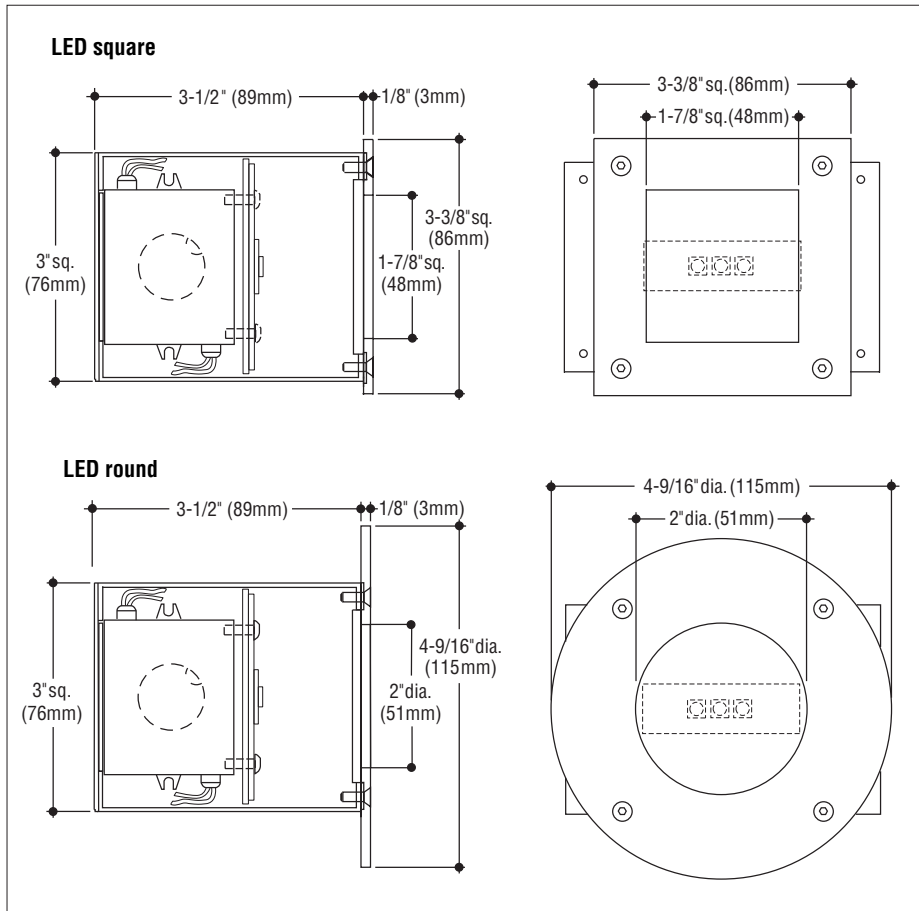

JOB NAME _____

TYPE _____

CATALOG NUMBER _____

Steplites L121 SERIES

SPECIFICATIONS

Construction

- Housing is 16 gauge stainless steel
- Faceplate is 1/8" metallic silver powder-coated aluminum or satin finished stainless steel, passivated for maximum rust resistance
- Fixtures are furnished with stainless steel socket head tamperproof screws
- Diffuser is frosted or optional, opal, tempered glass set in silicone sealant
- cETLus listed for wet locations in any wall construction.

Electrical

- Fixture is wired with high performance LEDs
- Integral driver is 120V only and features ELV dimming capability
- Housing provided with 1/2" conduit knockout on each side.

Mounting

Housing has flanges with holes for mounting.

Catalog Number Lamp	Square Faceplate		Round Faceplate	
	Aluminum	Stainless Steel	Aluminum	Stainless Steel
LED 3.06W, (450 lm @ 3000°K)	☐ L121SW-AL	☐ L121RW-N	☐ L121SW-AL	☐ L121RW-N

Photometric data available for Steplites can be downloaded at: www.colelighting.com/downloads/1

Options

LED color: 4000°K (470 lm). Add suffix ☐ -4K.

Opal glass diffuser: Tempered.

Add suffix ☐ -OPL.

Bronze faceplate: Satin finish, clear coated.

Add suffix ☐ -B.

Alternate faceplate color: Black, white or custom color. Add suffix ☐ -BLK, ☐ -WHT, or ☐ -CC.

Louvered faceplate: 3/16" thick, narrow louvered faceplate. Add suffix ☐ -LVR.

Two hole: Faceplate with two fasteners.

Add suffix ☐ -2H.

No hole: No visible fasteners (damp or dry locations only). Substitute ☐ -NH for W.

How to Specify

1. Select catalog number.
2. Add suffixes for options required to meet job conditions.

COLE
Lighting

C.W. Cole & Company, Inc.
2560 N. Rosemead Boulevard
South El Monte, CA 91733-1593

Tel. (626) 443-2473

Fax (626) 443-9253

info@colelighting.com

www.colelighting.com