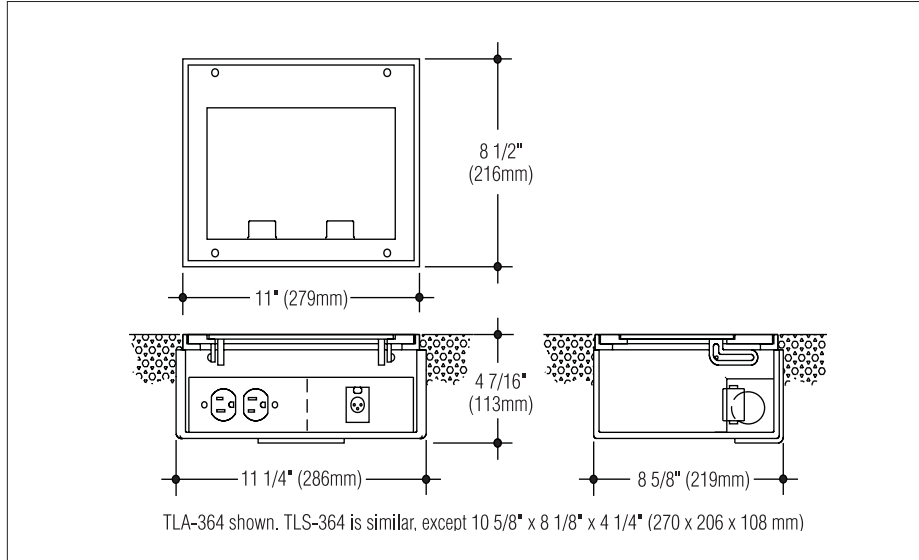

JOB NAME _____

Type _____

CATALOG NUMBER _____

Plugging Boxes

364 SERIES

Specifications

Construction

- Cover is cast aluminum
- Standard cover door has non-skid grid and is self-closing with a cord slot
- Cover is finished with black polyester coating
- Models with Finish Trim or Carpet Flange option have smooth surface with satin aluminum finish
- TLA-364: housing and leveling collar are cast aluminum
- TLS-364: housing is 16 gauge steel

Electrical

- Various wiring devices or combinations are available as indicated with catalog suffixes
- Units with multiple-voltage devices have metal interior barrier between compartments
- TLA-364 housing has two 1/2" trade-size tapped conduit entrances
- TLS-364 housing has six 1/2"-3/4"-1" combination trade size conduit entrances
- Listed by cETLus

Mounting

- TLS-364: Box designed to be recessed in hardwood floors with no overlap. Particularly suitable for installation in existing floors where box flexes with floor
- TLA-364: Box designed for poured concrete floors. Frame, with leveling screws, is adjustable and is designed for dry-pack grout after cover is leveled to finished floor.

How to Specify

1. Select catalog number with desired features.
2. Add suffixes for options required to meet job conditions.

Catalog Numbers

Blank interior. No devices furnished	☐ TLS- / ☐ TLA-364
Duplex U-ground power outlet on one side. 15 amp, 125 volt	☐ TLS- / ☐ TLA-364-1
Duplex 3-wire twist-lock outlet on one side. 15 amp, 125 volt	☐ TLS- / ☐ TLA-364-2
Single 3-pole microphone outlet and single 4-pole speaker outlet on one side. Low voltage	☐ TLS- / ☐ TLA-364-3
Duplex U-ground outlet on one side. Single 3-pole microphone outlet and single 4-pole speaker outlet on other side. 15 amp, 125 volt. Low voltage	☐ TLS- / ☐ TLA-364-4
Duplex 3-wire twist-lock power outlet on one side. Single 3-pole microphone outlet and single 4-pole speaker outlet on other side. 15 amp, 125 volt. Low voltage	☐ TLS- / ☐ TLA-364-5
Two single U-ground power outlets (NEMA 5-20) one side. 20 amp, 125 volt	☐ TLS- / ☐ TLA-364-6
Additional combinations of above or other stan- dard wiring devices (maximum of 4) as required. Specify complete requirements: _____	☐ TLS- / ☐ TLA-364-6

Options

Bronze: Satin finished red brass.

Add suffix ☐ -B.

Carpet Flange: Includes Finish Trim.

Add suffix ☐ -CF.

Dust Cover Over Outlets: Add suffix ☐ -D.

Cast Iron Housing: Add suffix ☐ -FE.

Finish Trim: Add suffix ☐ -FT.

COLE
Lighting

C. W. Cole & Company, Inc.
2560 N. Rosemead Boulevard
South El Monte, CA 91733-1593

Fax (626) 443-9253
Tel. (626) 443-2473
info@colelighting.com
www.colelighting.com