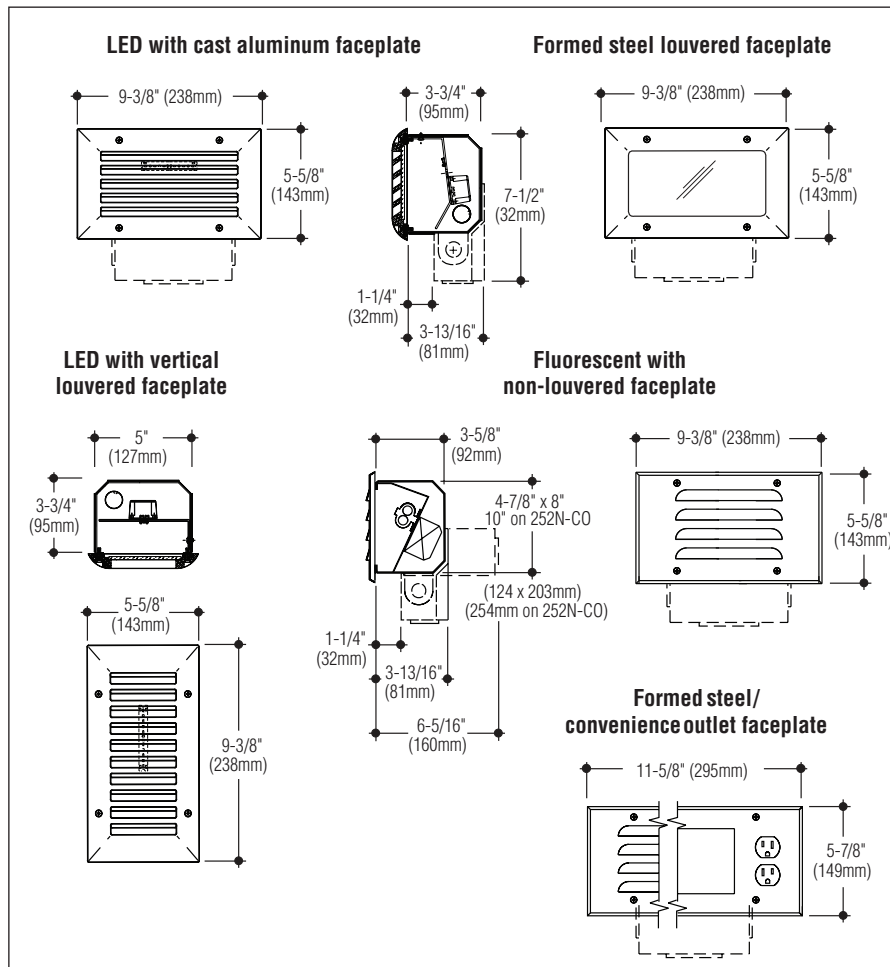

JOB NAME _____

CATALOG NUMBER _____

Type _____

Steplites 252 SERIES

SPECIFICATIONS

Construction

- Housing is constructed from 16 gauge electro-galvanized steel finished with a white polyester coating
- Faceplate is cast aluminum or 20 gauge steel with metallic aluminum polyester coating, or 20 gauge satin stainless steel (models with convenience outlet only available in satin stainless steel)
- Diffuser is frosted tempered glass
- Wet location models have diffuser set in silicone sealant with faceplates gasketed and retained by stainless steel screws
- Reflector is constructed of white aluminum
- Optional junction box is cast aluminum with white polyester coating
- cETLus listed suitable for installation in concrete pour/block wall construction
- LED and fluorescent models suitable for wet locations, except in CO models, in any wall construction.

Electrical

- Fixture is wired with high performance LEDs, one compact fluorescent or one 40W A19 incandescent lamp
- Driver and ballast are standard universal voltage
- Housing provided with 1/2" conduit knockout on each side suitable for 4 wire thru-wiring, 2 in and 2 out
- Optional junction box allows 8 wire thru-wiring, 4 in and 4 out. Provided with two 1/2" tapped conduit entrances in the bottom and one 1/2" tapped conduit entrance in each side.

Options

Junction box: Bottom or back mounted junction box as required for feed-thru. Add suffix -J.

Bronze faceplate: Satin finish, clear coated. Add suffix -B.

Stainless steel faceplate: Standard on models with convenience outlet. To specify on formed steel faceplate models, add suffix -N.