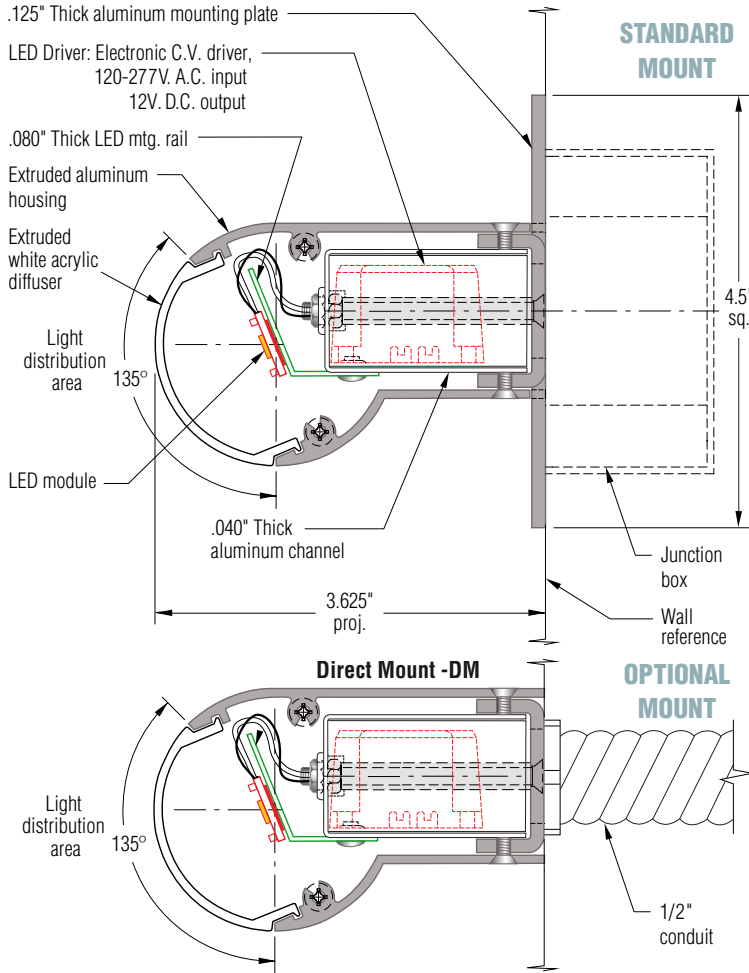

JOB NAME _____

TYPE _____

CATALOG NUMBER _____

Mirror Lite ML SERIES

SPECIFICATIONS

Construction

- Extruded aluminum housing
- Snap-in white acrylic diffuser
- .125 aluminum mounting plate/junction box cover
- Polished chrome plated finish.

Electrical

- LEDs are 3000°K or optional 2700°K or 4100°K in standard or high output
- Available with convenience outlets and switch
- Integral universal voltage driver.

Mounting

- Holes in back of mounting plate for direct attachment to junction box.

How to Specify

1. Select catalog number with desired features.
2. Add suffixes for options required to meet job conditions.
3. Provide required length(s) or drawing of required layout.

Catalog Numbers	Standard lengths			Custom length
	18"(457mm)	24"(610mm)	36"(660mm)	
LED 6.0W/503 lm,@ 3000°K (per ft.)	<input type="checkbox"/> ML18 (503 lm)	<input type="checkbox"/> ML24 (755 lm)	<input type="checkbox"/> ML36 (1258 lm)	<input type="checkbox"/> ML -(Housing length) _____
LED 12.5W/1323 lm,@ 3000°K (per ft.)	<input type="checkbox"/> ML18-HO (1323 lm)	<input type="checkbox"/> ML24-HO (1985 lm)	<input type="checkbox"/> ML36-HO (3308 lm)	<input type="checkbox"/> ML -(Housing length) _____ -HO

Indicated lumens are source.

Options

Direct Mount: Omits mounting plate.

Add suffix **-DM**.

Convenience Outlet: Single grounded outlet at either end of housing. Add suffix **-CO**.

Rocker switch: Integral switch at either end of housing. Add suffix **-SW**.