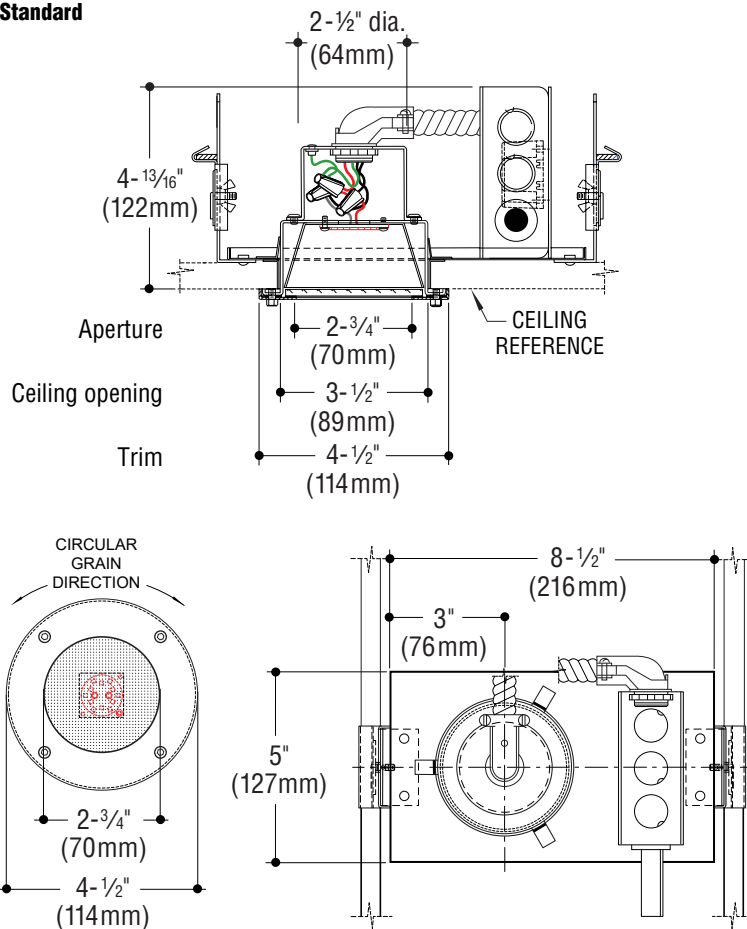

JOB NAME _____

TYPE _____

CATALOG NUMBER _____

Downlites

DL280 SERIES

SPECIFICATIONS

Construction

- Semi specular reflector housing is spun aluminum
- Trim is spun 18 gauge satin stainless steel, gasketed and retained by four stainless steel tamperproof socket head cap screws
- Optional guard is 3/16" diameter stainless steel
- Shielding is opal glass

Electrical

- Integrated LEDs are high output
- Integral driver allows 120 thru 277V input
- cETLus listed for wet locations, when specified
- Suitable IC/non-IC ceiling construction

Mounting

Housing has adjustable hangers and two 18" mounting bars.

How to Specify

1. Select catalog number with desired features.
2. Add suffixes for options required to meet job conditions.

Catalog Numbers

Lamps	No Guard	With Guard
One 13W LED, (2100 lumens at 3000°K)	☐ DL183	☐ DL181

Lumens shown are source. Photometric data available for Steplites upon request

Options

Alternate finishes:

Satin brass with stainless steel guard ☐ -SBR.

Polished stainless steel ☐ -PSS.

Frosted glass diffuser: Tempered.

Add suffix ☐ -OPL.

LED colors:

4000°K (1688 lm). Add suffix ☐ -4K.

Amber (FWC compliant, 590 nm).

Add suffix ☐ -AMB.

Weatherproof: IP 65 rated for exterior applications. Add suffix ☐ -W.

Emergency battery: Provides up to 90 minutes of operation (Remote only). Add suffix ☐ -EM.

Dimming: Universal voltage, 0-10V driver. Add suffix ☐ -DIM.

Remote power supply: Recommended when used in saunas or spas (Includes damp location enclosure). Add suffix ☐ -REM.

C.W. Cole & Company, Inc.
2560 Rosemead Boulevard
South El Monte, CA 91733-1593

Tel. (626) 443-2473

Fax (626) 443-9253

info@colelighting.com

www.colelighting.com