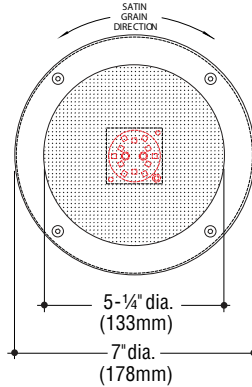

Tel. (626) 443-2473
Fax (626) 443-9253
info@colelighting.com
www.colelighting.com

LED - Standard

LED - High Output (-HO)

Downlites

DL180 SERIES

SPECIFICATIONS

Construction

- Semi specular reflector housing is spun aluminum
- Trim is spun 18 gauge satin stainless steel, gasketed and retained by four stainless steel tamperproof socket head cap screws
- Optional guard is 1/4" diameter stainless steel
- Shielding is opal glass diffuser.