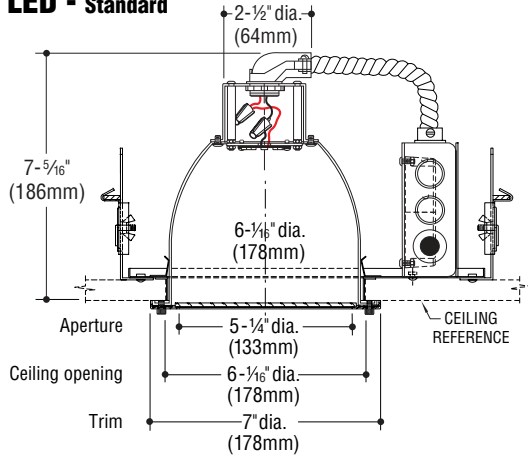

Tel. (626) 443-2473
Fax (626) 443-9253
info@colelighting.com
www.colelighting.com

LED - Standard

LED - High Output (-HO)

Downlites

DL180 SERIES

SPECIFICATIONS

Construction

- Semi specular reflector housing is spun aluminum
- Trim is spun 18 gauge satin stainless steel, gasketed and retained by four stainless steel tamperproof socket head cap screws
- Optional guard is 1/4" diameter stainless steel
- Shielding is opal glass diffuser.