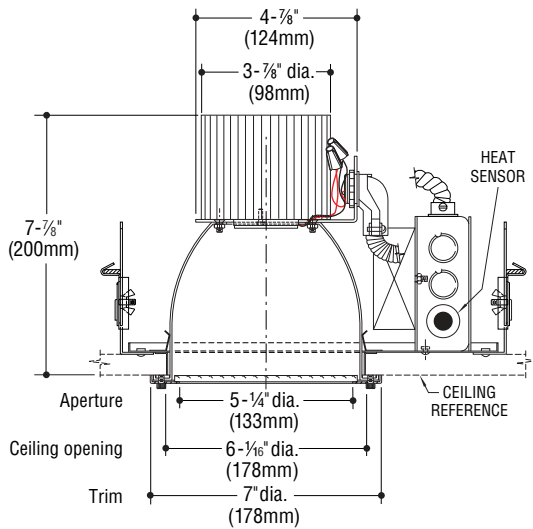

Tel. (626) 443-2473
Fax (626) 443-9253
info@colelighting.com
www.colelighting.com

LED - Standard

LED - High Output (-HO)

Downlites

DL180 SERIES

SPECIFICATIONS

Construction

- Semi specular reflector housing is spun aluminum
- Trim is spun 18 gauge satin stainless steel, gasketed and retained by four stainless steel tamperproof socket head cap screws
- Optional guard is 1/4" diameter stainless steel
- Shielding is opal glass diffuser.