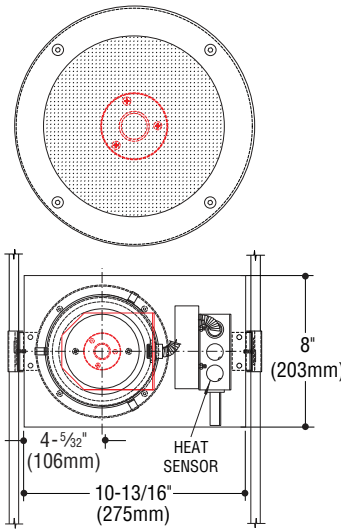

Tel. (626) 443-2473
Fax (626) 443-9253
info@colelighting.com
www.colelighting.com

LED - Standard

LED - High Output (-HO)

Downlites

DL180 SERIES

SPECIFICATIONS

Construction

- Semi specular reflector housing is spun aluminum
- Trim is spun 18 gauge satin stainless steel, gasketed and retained by four stainless steel tamperproof socket head cap screws
- Optional guard is 1/4" diameter stainless steel
- Shielding is opal glass diffuser.