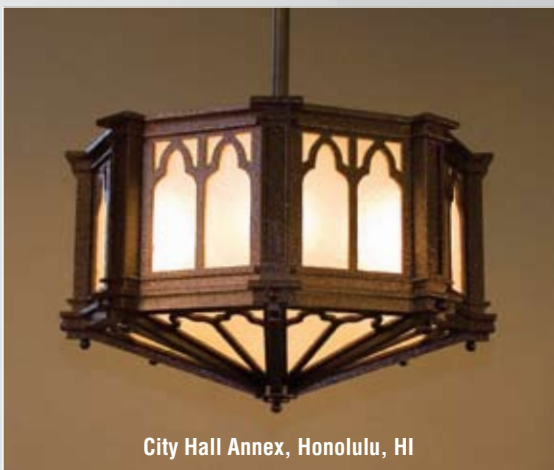

City Hall Annex, Honolulu, HI