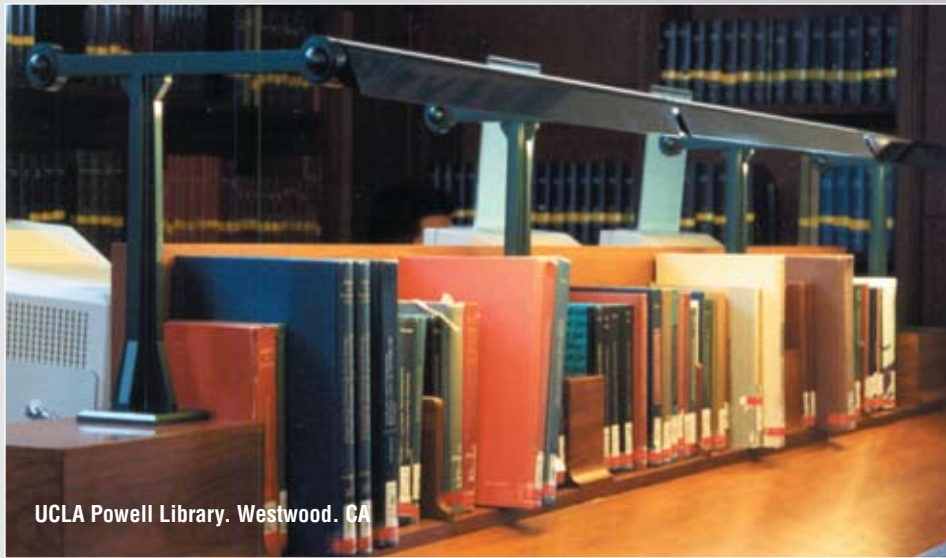

UCLA Powell Library. Westwood. CA

Experience