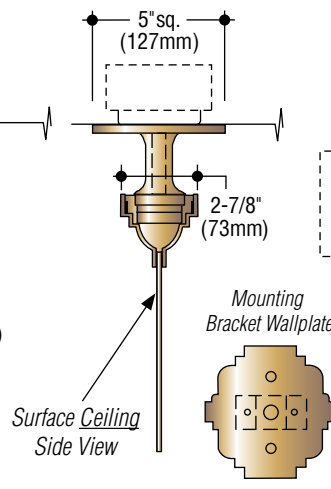

Electrical

- Red or green LEDs are dual-circuit and dual-voltage
- When emergency battery operation is specified, all components are contained in housing.

KCL-GRN-120

Surface Ceiling Side View

KBL-RED-277