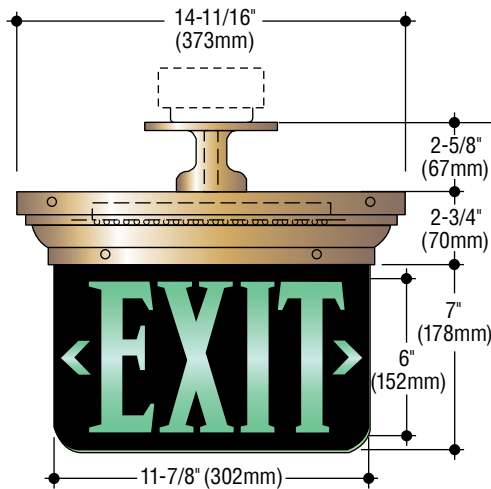

Traditional Edgelighted Exit

Exits

KWL-RED-120

Surface Wall Front View

KCL-612 Series

Description

The KCL-612 is a traditional exit sign that offers a design compatible with historic architectural themes.

Construction

- Clear acrylic panel with 6" green or red letters and black backing
- Single or doubled faced
- Housing and bracket are cast aluminum with antique bronze vein powder coat.

Electrical

- Red or green LEDs are dual-circuit and dual-voltage
- When emergency battery operation is specified, all components are contained in housing.

KCL-GRN-120

Surface Ceiling Side View

KBL-RED-277

Surface End

Catalog Numbers Lamps	Single Face			Double Face	
	Back	Ceiling	End	Ceiling	End
LED .4W (Red), .3W (Green)	KWL-612	KCL-612	KBL-612	KCLD-612	KBLD-612