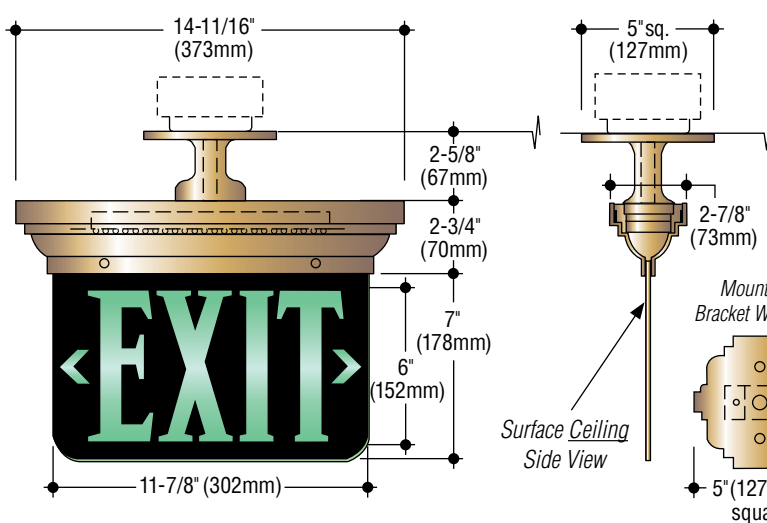

Traditional Edgelighted Exit

Exits

KWL-RED-120

Surface Back Front View

KCL-612 Series

Description

The KCL-612 is a traditional exit sign that offers a design compatible with historic architectural themes.

Construction

- Clear acrylic panel with 6" green or red letters and black backing
- Single or doubled faced
- Housing and bracket are cast aluminum with antique bronze vein powder coat.

Electrical

- Red or green LEDs are dual-circuit and universal voltage
- When emergency battery operation is specified, all components are contained in housing.

KCL-GRN-120-CC

KBL-RED-277

Catalog Numbers Lamps	Single Face			Double Face	
	Back	Ceiling	End	Ceiling	End
LED .4W (Red), .3W (Green)	KWL-612	KCL-612	KBL-612	KCLD-612	KBLD-612

Required suffixes

Letter color	-RED	-GRN
Voltage	-120	-277