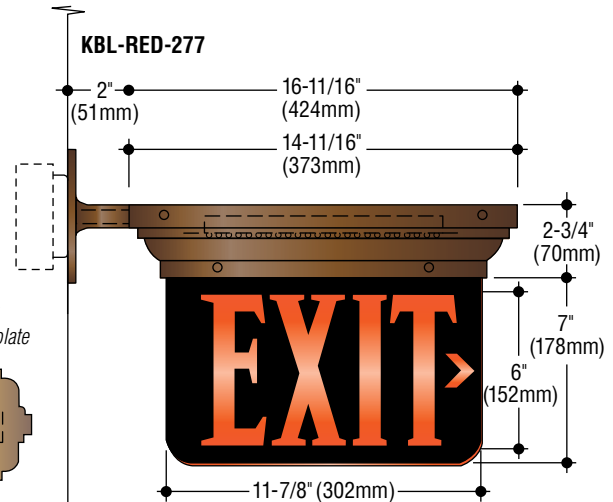

Traditional Edgelighted Exit

Exits

KWL-RED-120

Surface Wall Front View

KCL-612 Series

Description

The KCL-612 is a traditional exit sign that offers a design compatible with historic architectural themes.

Construction

- Clear acrylic panel with 6" green or red letters and black backing
- Single or doubled faced
- Housing and bracket are cast aluminum with antique bronze vein powder coat.

Electrical

- Red or green LEDs are dual-circuit and dual-voltage
- When emergency battery operation is specified, all components are contained in housing.

KCL-GRN-120

Surface Ceiling Side View

KBL-RED-277

Surface End

Catalog Numbers Lamps	Single Face			Double Face	
	Back	Ceiling	End	Ceiling	End
LED .4W (Red), .3W (Green)	KWL-612	KCL-612	KBL-612	KCLD-612	KBLD-612

Required suffixes

Letter color	-RED	-GRN
Voltage	-120	-277

Options

Directional arrows:

- Arrow left, **-AL**;
- Arrow right, **-AR**;
- Doublehead, **-A2**;
- Right and left (applies to double face only), **-A**.