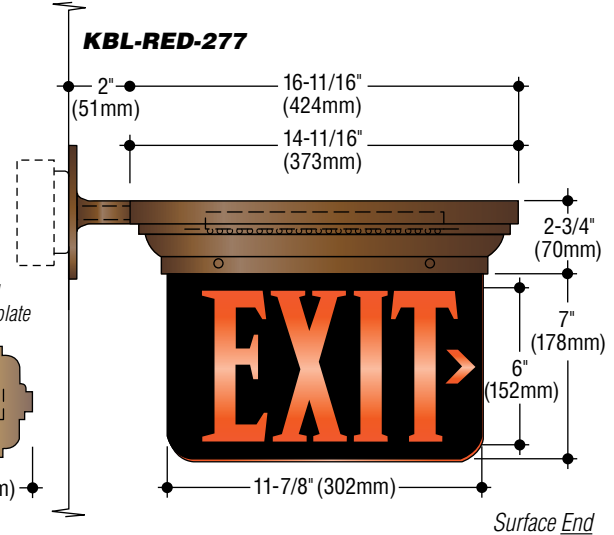

Traditional Edgelighted Exit

Exits

KWL-RED-120

Surface Back Front View

KCL-612 Series

Description

The KCL-612 is a traditional exit sign that offers a design compatible with historic architectural themes.

Construction

- Clear acrylic panel with 6" green or red letters and black backing
- Single or doubled faced
- Housing and bracket are cast aluminum with antique bronze vein powder coat.

Electrical

- Red or green LEDs are dual-circuit and universal voltage
- When emergency battery operation is specified, all components are contained in housing.

KCL-GRN-120-CC

KBL-RED-277

Catalog Numbers Lamps	Single Face			Double Face	
	Back	Ceiling	End	Ceiling	End
LED .4W (Red), .3W (Green)	KWL-612	KCL-612	KBL-612	KCLD-612	KBLD-612

Required suffixes

Letter color	-RED	-GRN
Voltage	-120	-277