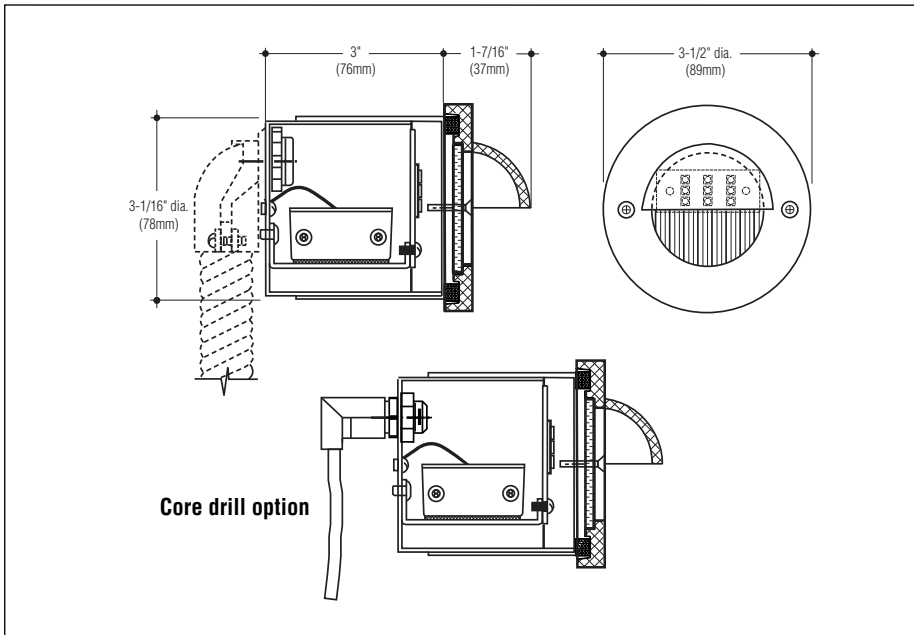

Series	LED	Fluor.	Incan.	Dimming	Exterior	Interior	Feed-Thru	Other Options
131	●			●	●	●		Faceplate color Core drill installation Tamperproof screws

Steplites

L131 SERIES

L131W-WHT-TP

High performance LEDs are standard with this fixture

Description

This compact directional Steplite features high performance LEDs. It is appropriate in a variety of interior or exterior applications where low glare and cutoff performance is desired. The rugged construction, engineering excellence, and quality make this fixture ideal for specification in most public areas.

Construction

- Housing is 16 gauge spun steel suitable for concrete pour installation
- Housing coated in white polyester
- Cast aluminum eyelid faceplate with a metallic aluminum polyester finish, retained by stainless steel screws
- Clear ribbed spread lens set in silicone sealant
- Suitable for wet locations in any wall construction.

Electrical

- Fixture is wired with high performance LEDs
- Integral driver is 120V only and features ELV dimming capability
- One 1/2" conduit knockout provided on back of housing
- Core drilled versions include 6 ft. of 18/3 jacketed cord and weatherproof strain relief.